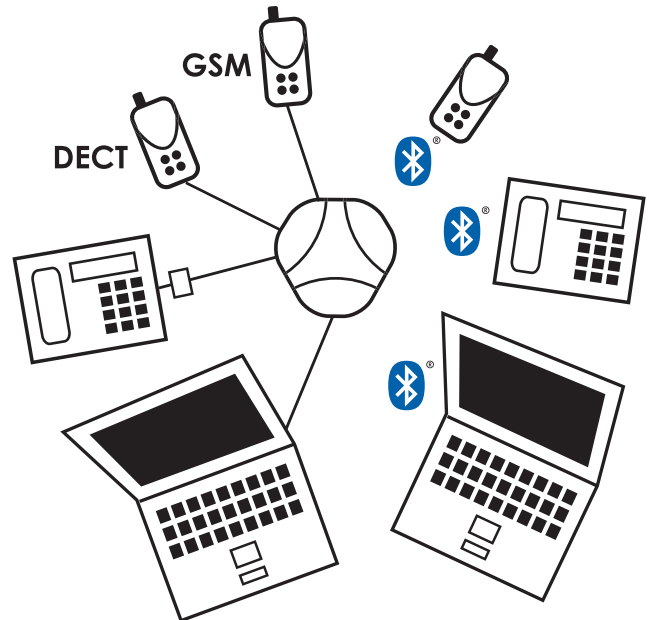

Versatility at work!

The Konftel 60W connects to all types of telephones making it ideally suited for every conferencing requirement. With a range of up to 30 m² it can be used practically anywhere in the office where there is a power supply. When additional microphones are added, the Konftel 60W expands to a range of up to 70 m².

The Konftel 60W connects to all devices!

System phones connect to the Konftel 60W via the handset outlet. The switchbox means that you can quickly change between speaking hands-free and using the handset. You can also connect a headset. The Konftel 60W can be placed up to ten metres from the phone if connected to a system telephone with Bluetooth® technology.

Your mobile or DECT telephone transforms into a quality conference phone when connected to the Konftel 60W using a Bluetooth® connection or an optional cable.

Computers (PC/Mac) equipped with software for IP telephony (Skype.com, Alcatel WebSoftphone, Nortel IP softphone 2050, etc.) are easily transformed into a conference IP Softphone by connecting a Konftel 60W to the sound input on your computer (cables provided). Konftel can supply an optional USB adapter for direct connection to the USB port on your computer or use a Bluetooth adapter for a wireless connection.