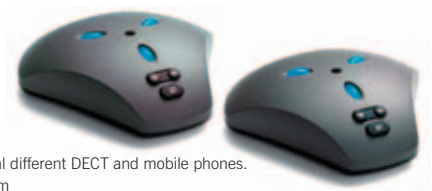

900103339 Extension cable, electrical, 10 metres.

900103328 Extension cable, tele, 10 metres.

9146030 Wall mounting bracket.

900102067 Travel case.

900102058 USB adapter.

GUARANTEE: 2 year guarantee.

Read more at www.konftel.com about the Konftel 60W and other Konftel products.